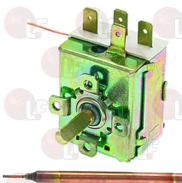

3444004 THERMOSTAT TR2 0-90°C

D-shaped pin $\varnothing$ 6x4.6 mm
capillary 1500 mm - 15A 250V
bulb $\varnothing$ 6.5x95 mm
for Dishwasher (BONNET) INO36
for Dishwasher (COMENDA) F20 - F45 - LF320
for Dishwasher (LINEA BLANCA) LC-1500 - LC-1700
LC-2000 - LC-2300 - LC-2300TR - LC-2600
LC-2800
for Dishwasher (SAMMIC)
for Dishwasher (THIRODE) VSL450
for Dishwasher conveyor type (COMENDA) - Series AC
Series ACR - Series ACS - Series S - Series SNL
for Dishwasher hood type (LINEA BLANCA) LC-3500
LC-4000
for Glasswasher/Cupwasher (COMENDA) B11T