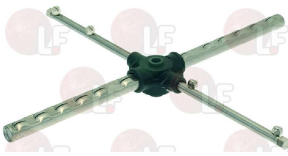

3743424 WASH/RINSE ARM ASSEMBLY 390 mm

lower
for Dishwasher (UNIVERBAR) TOP
for Glasswasher/Cupwasher (UNIVERBAR) BET37
BET37D - MINIBET - MINIBETD - MIX - UBF530/2R

UNIVERBAR 2540

1186304 O-RING 0112 EPDM