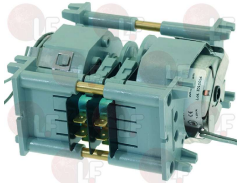

3322284 TIMER 7802DV 2 CAMS
60/120 seconds cycle
230V 50Hz
for Dishwasher (UNIVERBAR) COSMO
for Dishwasher hood type (UNIVERBAR) COMPACT

UNIVERBAR 4516

Wash and rinse arms and accessories

3743426 RINSE ARM ASSEMBLY 380 mm
upper
for Dishwasher (UNIVERBAR) TOP
for Glasswasher/Cupwasher (UNIVERBAR) BET37
BET37D - MINIBET - MINIBETD - MIX