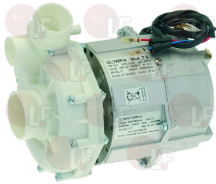

UNIVERBAR 3822

3122566 ELECTRO-PUMP OP T.5 0.46HP 230V 50Hz
inlet external $\varnothing$ 50 mm - outlet external $\varnothing$ 40 mm
second outlet $\varnothing$ 30 mm - dispenser coupling 10 mm
motor revolutions 2700
0.46HP 230V 50Hz 2.4A - capacitor 10 μ f
for Dishwasher (UNIVERBAR) CASTA - MIDI50
MIDI50D - SINCRO - SINCROD

UNIVERBAR 3730

3122024 MECHANICAL SEAL $\varnothing$ 12mm INNER SURFACE 8mm
for Dishwasher (ELFRAMO)