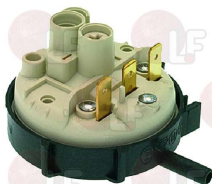

Pressure switches

3320071 PRESSURE SWITCH 55/30 mm 250V 16A
1 level
max operating temperature 85°C
for UNIVERBAR DISHWASHER ALL MODELS
for Dishwasher (UNIVERBAR)
for Glasswasher/Cupwasher (ATA) AL20 - AL21 - AL25
AL26
for Glasswasher/Cupwasher (UNIVERBAR)