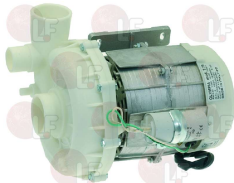

UNIVERBAR 3208

3122567 ELECTRO-PUMP OP T.75 0,73HP 230V 50Hz
inlet external $\varnothing$ 50 mm - outlet external $\varnothing$ 50 mm
second outlet $\varnothing$ 31 mm - dispenser outlet 10 mm
motor revolutions 2750
0,73HP 230V 50Hz 3,2A - capacitor 12,5 μ f
for Dishwasher (UNIVERBAR) BRAMA - LOGOS - LOGOSD
OMEGA - OMEGAD

UNIVERBAR 3350

3122024 MECHANICAL SEAL $\varnothing$ 12mm INNER SURFACE 8mm
for Dishwasher (ELFRAMO)